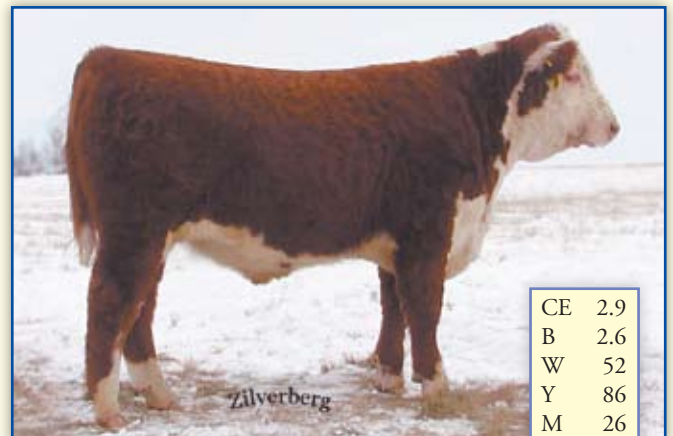

Bar JZ Rimrider 019U
Wrangler 25L x Tradition 434V • BW 79 • 3/19/08

CE	2.9
B	2.6
W	52
Y	86
M	26
S	0.8
REA	.63

58th Annual Production Sale
1:00 p.m. • Tuesday,
APRIL 21, 2009
New sale location:
Thomas Ranch Sale Facility
16½ miles east of Onida, S.D.

SELLING:
32 Polled Hereford Bulls
60 Limousin and Lim-Flex Bulls

SIRES REPRESENTED:
Bar JZ Kirby 638L,
Bar JZ Crossfire 593S,
Beckley Ontime 934S,
Wrangler 25L, Ribeye

J Bar JZ Ranches
Excellence in Polled Genetics
Don/Peg/Seth Zilverberg
Holabird, SD
605/852-2966 barjz@sbt.net
Online catalog and video of sale bulls
www.barjz.com