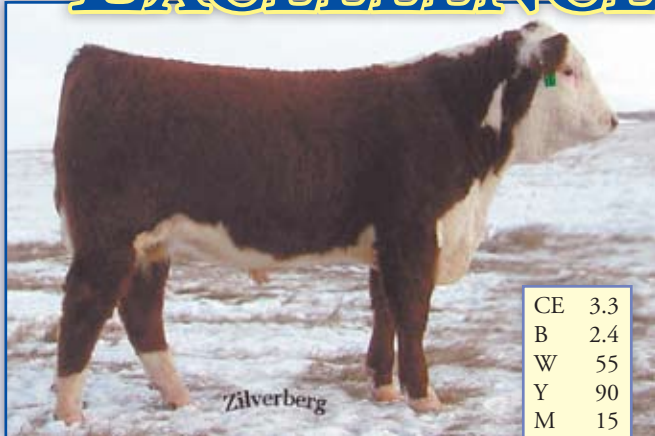

EXCELLENCE IN POLLED GENETICS

Bar JZ Kingpin 016U
Kirby x West Fort • BW 82 • 3/8/08

CE	3.3
B	2.4
W	55
Y	90
M	15
S	0.8
REA	.58